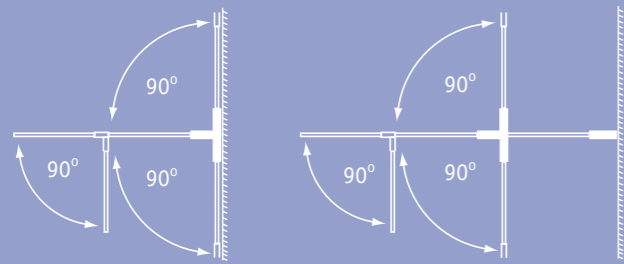

Volente bath screen with two hinged panels.

Volente bath screen featuring one fixed panel and two hinged panels.

Volente hinged screens

Description	Dimension width x height	Code	£ Ex VAT	£ Inc VAT
Volente 1 fixed 2 hinge panel easy-clean	1475 x 1550mm	58.709	279.00	334.80
Volente 2 part hinged screen easy-clean	1465 x 1550mm	58.706	237.00	284.40