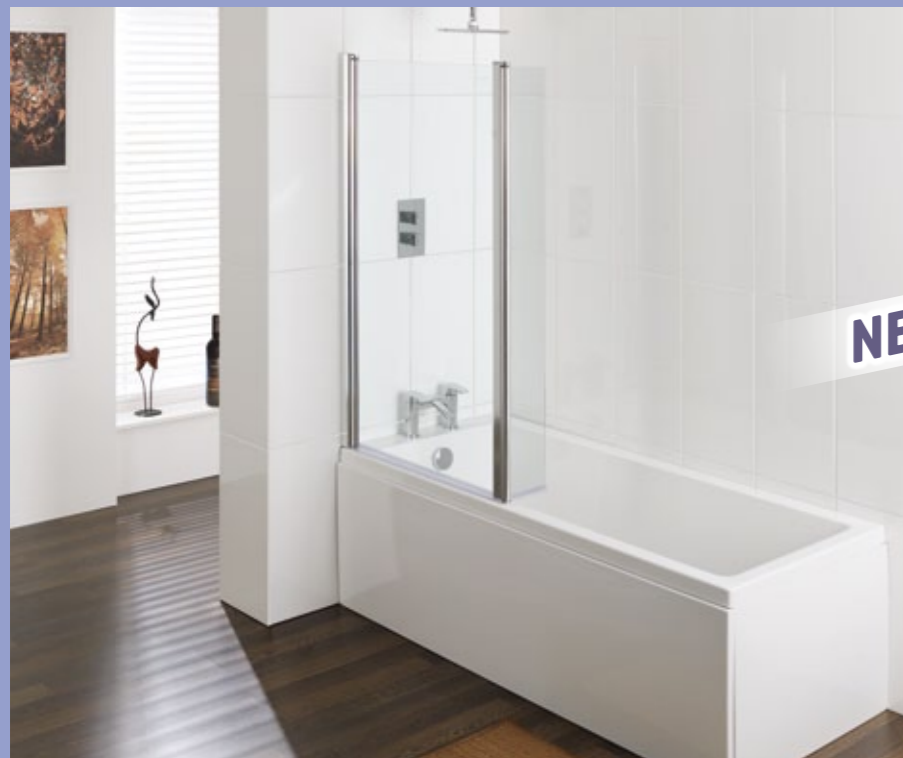

Description	Dimension width x height	Code	£ Ex VAT	£ Inc VAT
Volente 8mm hinge bath screen easy clean	850 x 1500mm	58.703	137.00	164.40

Volente bath screen with two hinged panels.

Volente bath screen featuring one fixed panel and two hinged panels.

## Volente hinged screens

Description	Dimension width x height	Code	£ Ex VAT	£ Inc VAT
Volente 1 fixed 2 hinge panel easy-clean	1475 x 1550mm	58.709	279.00	334.80
Volente 2 part hinged screen easy-clean	1465 x 1550mm	58.706	237.00	284.40