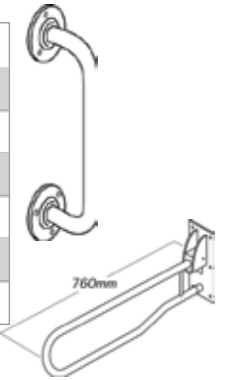

£475

SHOWER SEATS AND STOOLS

C

Hudson Reed Folding Shower Seat
hardwood and chrome
max weight 100kg
92.LA371

£199

Animo Wall Mounted Shower Seat
ABS and coated aluminium
max weight 100kg
white
67.RSS

£93

Animo Bath Seat
ABS and coated aluminium
adjustable 500–650mm wide
white
67.ABS

£93

Animo Foot Stool
white
250mm high
67.AS
420mm high
67.XXASB

£114

£116

£ SPECIAL ORDER ITEM

ALL RETAIL PRICES INCLUDE VAT

GRAB RAILS & SEATS – white, blue or chrome

C

| DESCRIPTION | CODE | WHITE | BLUE | CHROME |
|---------------------------------|----------|-------|------|--------|
| Grab Rail 300mm x 35mm | 52.GR30* | £22 | £22 | £29 |
| Grab Rail 450mm x 35mm | 52.GR45* | £23 | £23 | £32 |
| Grab Rail 600mm x 35mm | 52.GR60* | £24 | £24 | £34 |
| Padded Backrest | 52.DMBR* | £79 | £79 | N/A |
| Hinged Loop Support Rail | 52.DHA* | £109 | £109 | N/A |
| Replacement Ring Seat | 52.DMS* | £41 | £41 | N/A |