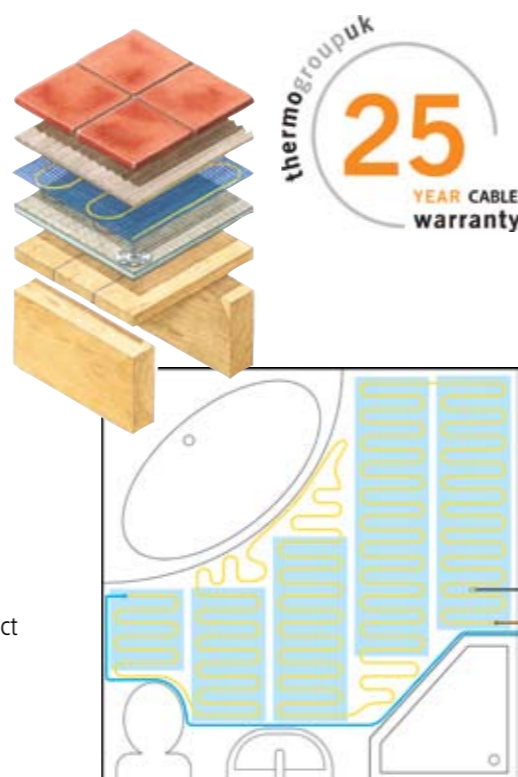

THERMONET MATTING SYSTEMS

Thermonet Heating Mat Systems are a technologically advanced, electric underfloor heating system, which eliminate the need for a wet heating system.

APPLICATIONS

- Suits all floor finishes (subject to floor finish manufacturers' recommendations)
- Suitable for use in wet areas
- Two heat output options for differing environments

THE ADVANTAGES ARE

- Easily installed - supplied ready to roll out, fitting is fast & easy
- At only 3mm thick, this lies absolutely flat without adding extra height to the floor
- Affordable – a 3m² bathroom floor heated for up to 4 hours per day, can cost as little as 10p
- Comfortable – warm feet and a cool head – provides the perfect comfort zone around your home
- Invisible – allows rooms to be arranged without restriction
- 25 year cable guarantee